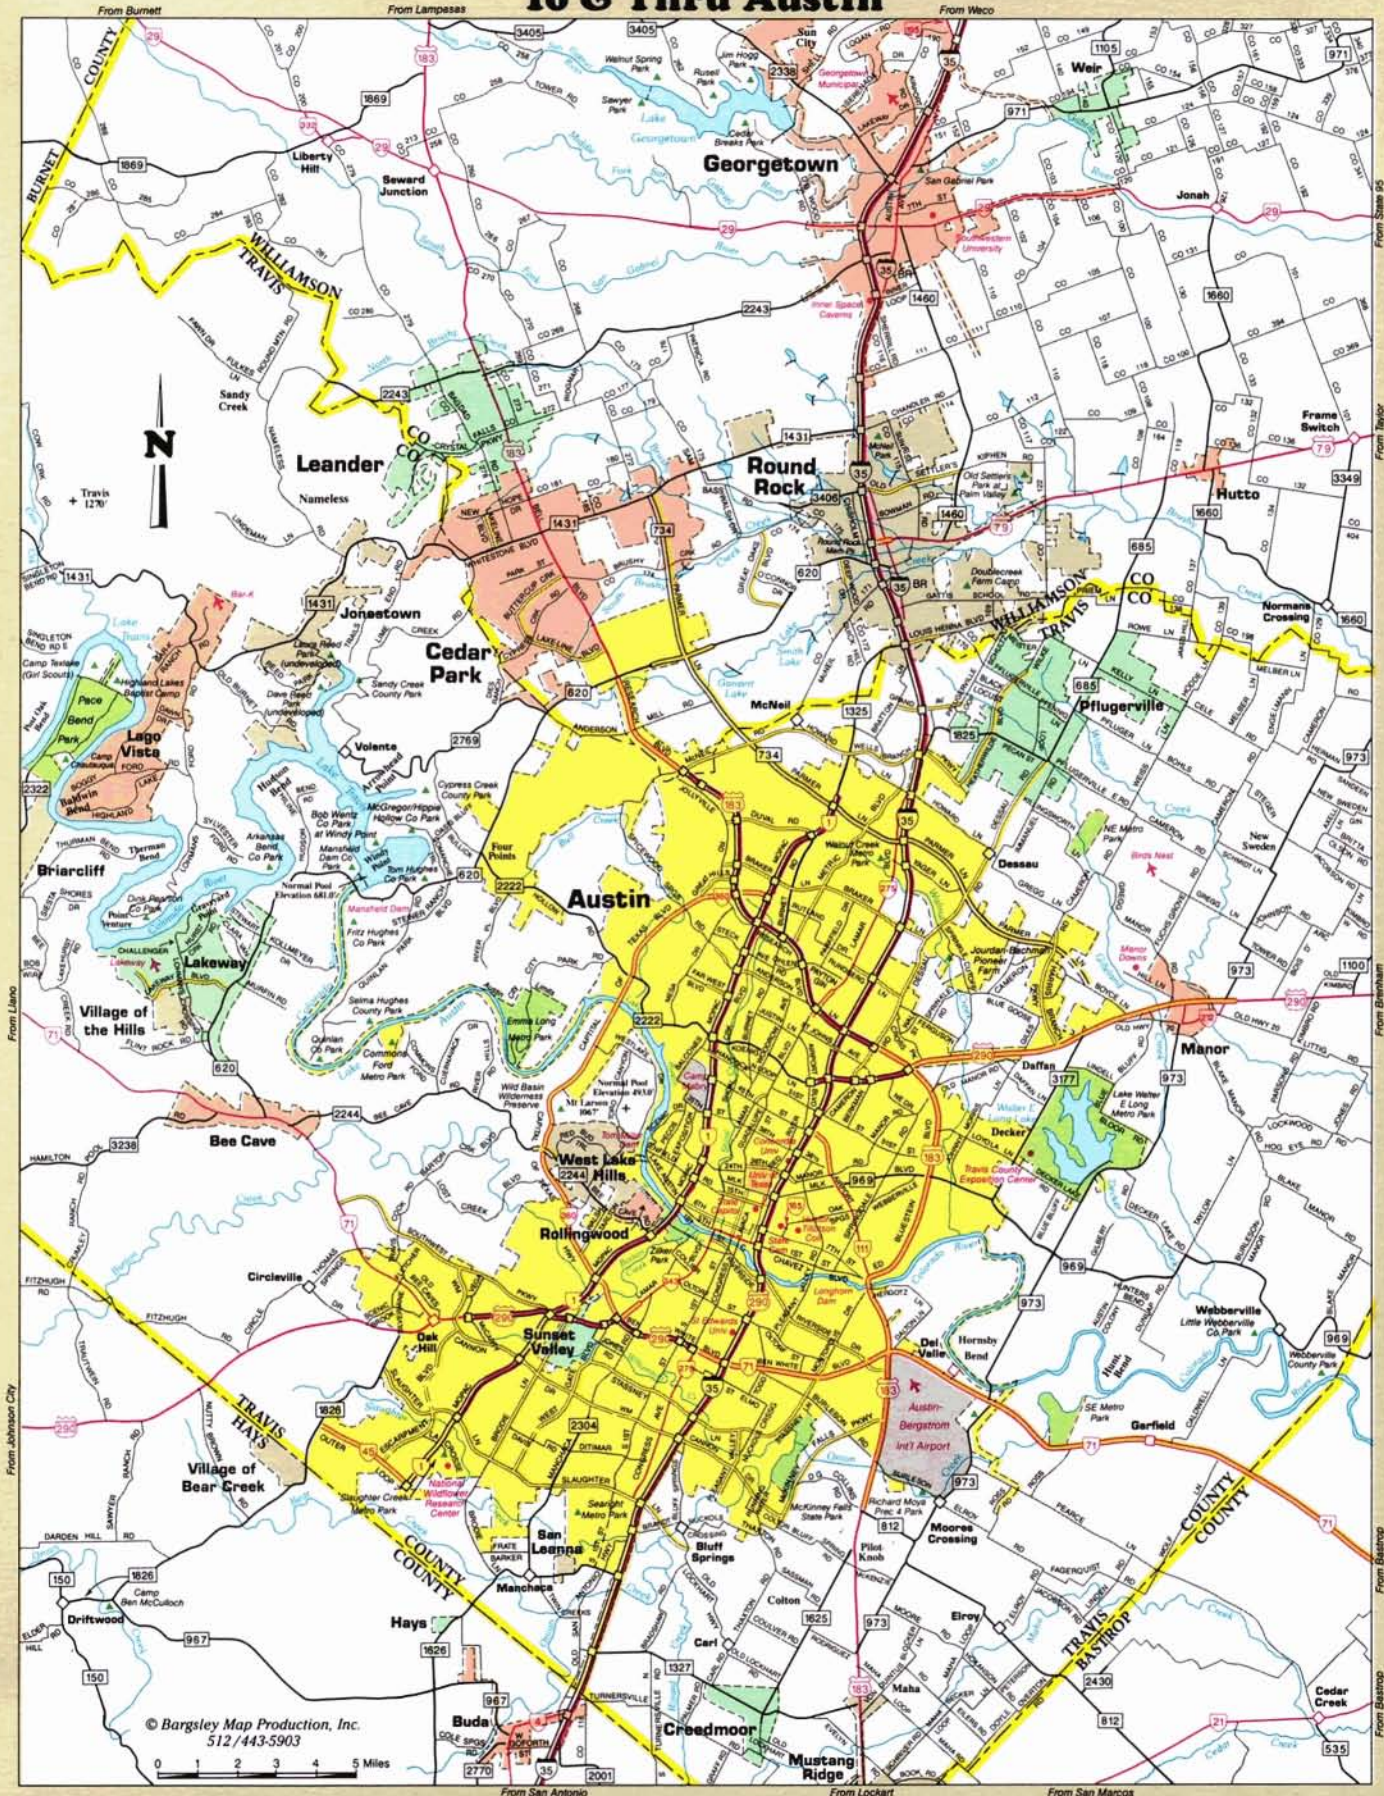

To & Thru Austin

© Bargsley Map Production, Inc.
512 / 443-5903

0 1 2 3 4 5 Miles

From Burnett From Lampasas From Waco From San Antonio From Lockart From San Marcos

From State 95 From Taylor From Burnham From Bastrop